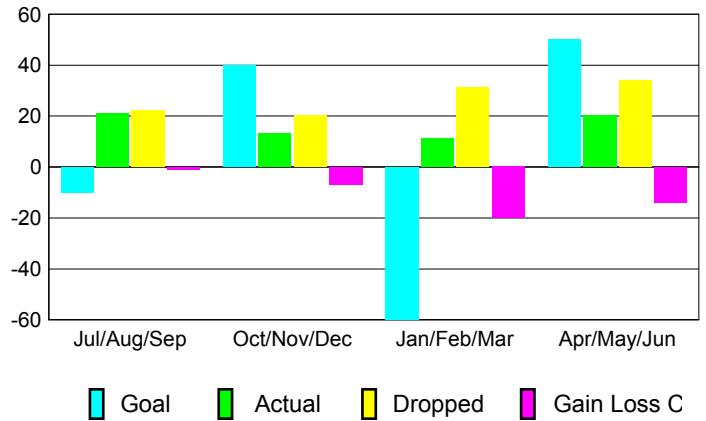

Club Results 2012-2013

Goal, New, Dropped, Gain/Loss

YTD Status Quo Clubs 2012-2013

Status Quo Clubs Compared to Status Quo Members

Club Gain/Loss 2012-2013

MEMBERSHIP

Month	Net Memb Goal	Actual New Memb	Actual Dropped Memb	Gain/Loss of Memb
2012-2013				
Jul/Aug/Sep	-10	21	22	-1
Oct/Nov/Dec	40	13	20	-7
Jan/Feb/Mar	-60	11	31	-20
Apr/May/June	50	20	34	-14
Totals	20	65	107	-42

Membership Results 2012-2013

Goal, New, Dropped, Gain/Loss

Gender Comparison 2012-2013

Membership Gain/Loss 2012-2013